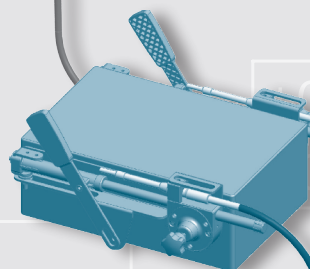

Installation scheme