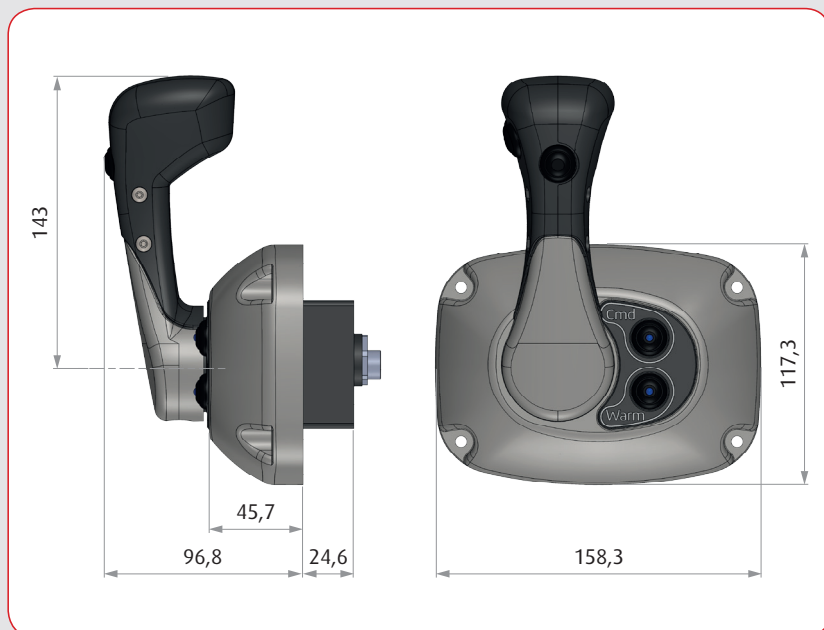

Installation scheme